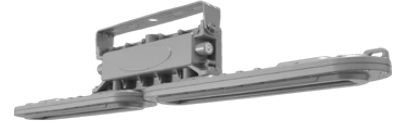

- Light, ultra-thin fixture
- Field-adjustable wattage & CCT
- Integrated on/off photocell
- Sliding lens design for easy installs

Learn more >

HAZXL34 C1D1 Linear High Bay NEW

- Class I, Div 1 (Groups C, D)
- Available in 2 sizes (2 ft and 4 ft)
- 3 wattage options (40, 80, or 120W)
- IP66, T6, certified to UL 1598 & 844