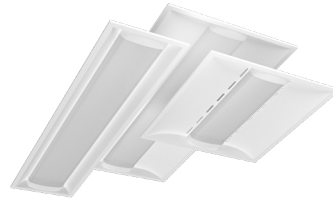

SWISH AIR **NEW**

- Center basket with return air vents
- Field-adjustable wattage and CCT
- Available without vents for uniform appearance
- Offered with standard or smart sensing