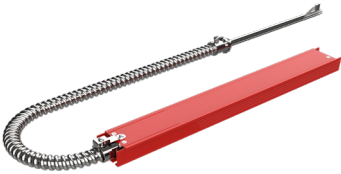

Emergency Backup Drivers **NEW**

- Three models
- Compatible with 0–10V dimming and non-dimmable fixtures up to 200W
- Minimum of 90 minutes of emergency operation