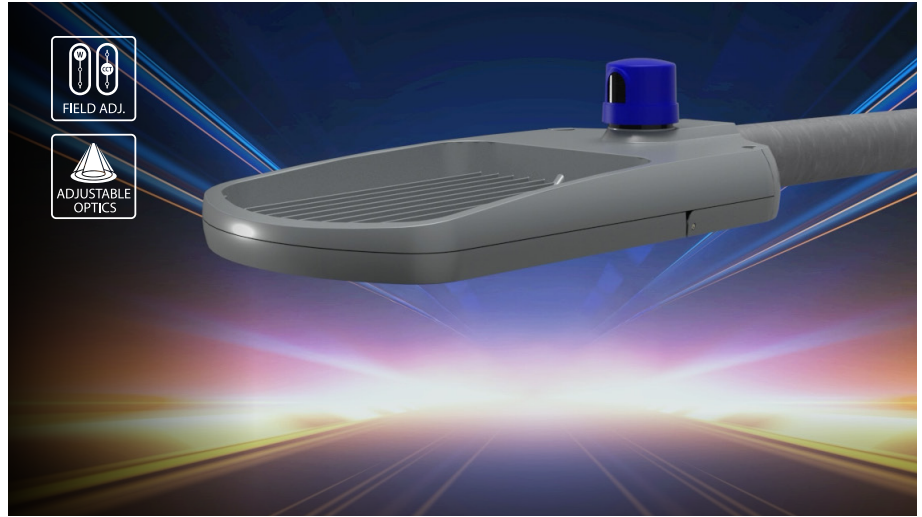

Track System Components EXTENSION

- Various new mounting accessories, including:
 - Monopoint, Duopoint, & Pendant Adaptors
 - Canopy & Sloped Ceiling Kits
 - Track Suspension Stems & Couplers

Learn more >

T10EM Emergency Tubes NEW

- UL 924 certified; NSF certified
- Built-in, twist-lock mechanism
- 2, 3, and 4 ft lengths; Type B
- Field-adjustable wattage & CCT

Learn more >

Other Launches

KAI Cobra Head Area Light **NEW**

- Two sizes, two color finishes
- Field-adjustable wattage, CCT, optics
- Adjustable mount (-5° to +5°)
- 3000-hour salt spray tested
- Smart lighting compatible

Learn more >

Emergency Backup Drivers **NEW**